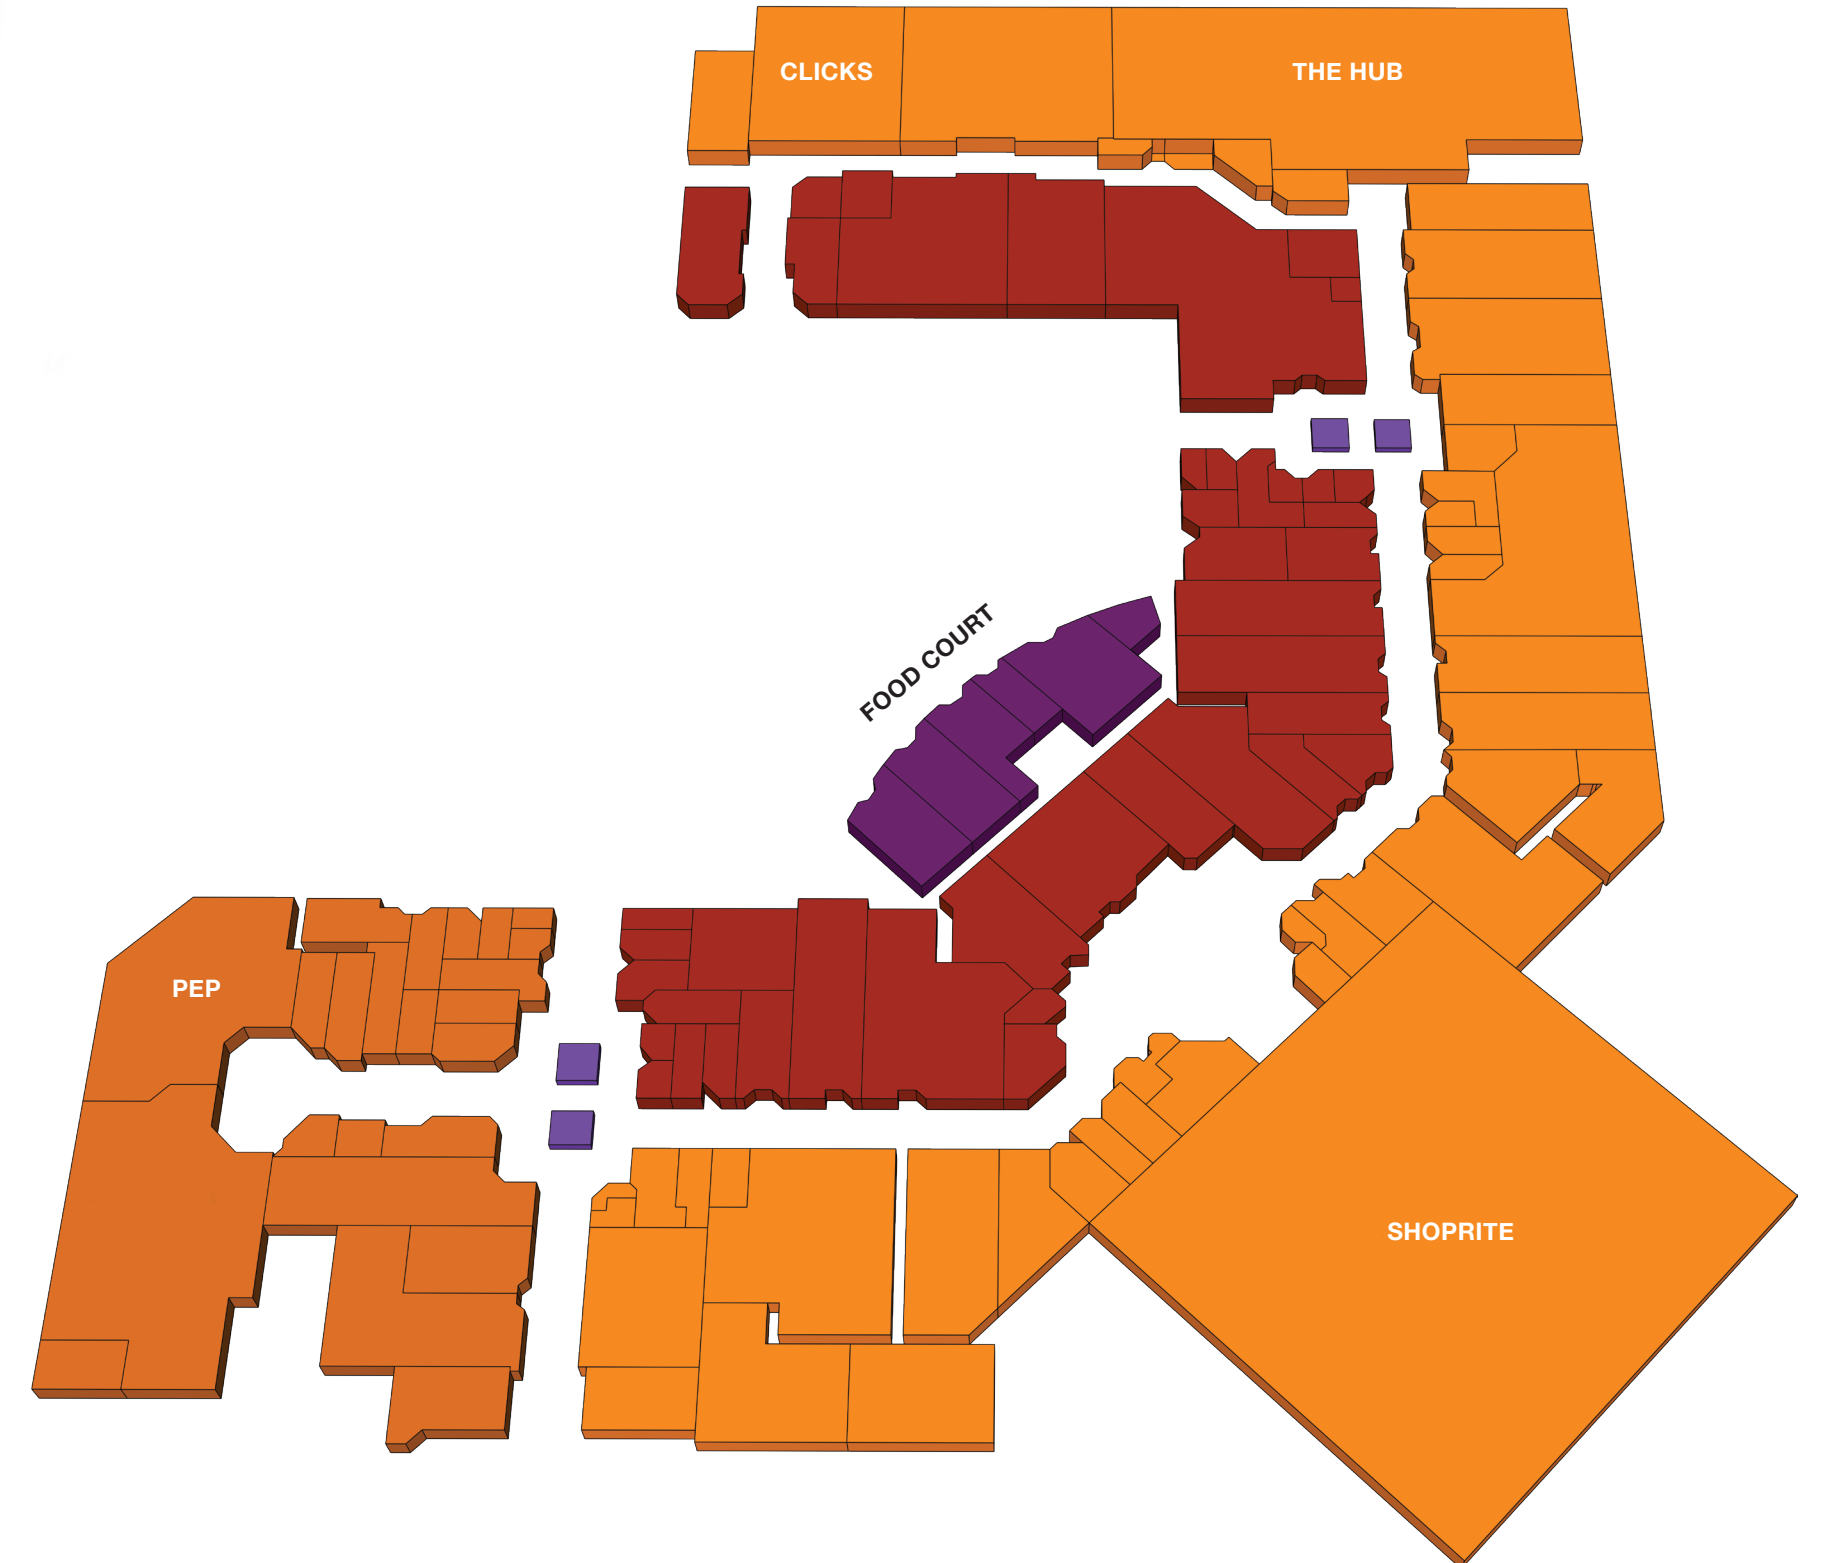

Shopper Demographics

LSM:
5 – 7

GENDER
FEMALE 64%
MALE 36%

RACE
ASIAN 70%
BLACK 20%
COLOURED 5%
WHITE 5%

LANGUAGE
ENGLISH 90%
ZULU 8%
OTHER 2%

Advertising Opportunities

EXHIBITION COURT SPACE

TRADITIONAL MEDIA

OUTDOOR

SOCIAL MEDIA

DIGITAL MEDIA

CONNECT WAYA-WAYA

TLC BATHROOM SNAPPER FRAMES

110

STORES

24 231 m²

TOTAL SIZE (GLA)

850 000

MONTHLY AVG. FOOT COUNT

ADDRESS

19 Parthenon Street, Starwood,
Phoenix, 4068

TRADING HOURS

Monday – Friday	09:00 – 18:00
Saturdays	08:30 – 17:00
Sundays & Public Holidays	09:30 – 16:00

ANCHOR TENANTS

SHOPRITE®

BOXER

Jet

PEP

Osman's
WHOLESALE • CASH & CARRY

CLICKS+
feel good pay less

Exhibition Court Rates

Please note that exhibition rates range from as little as R1000 per day, rates are dependent on the duration of the booking therefore, daily, weekly and monthly rates can be quoted. In addition rates are subject to the location of the area booked, therefore the busier the area the more pricey the court. Kindly contact Sharon Veeran on 084 830 4691 for a tailor made package for you.

Mall Map